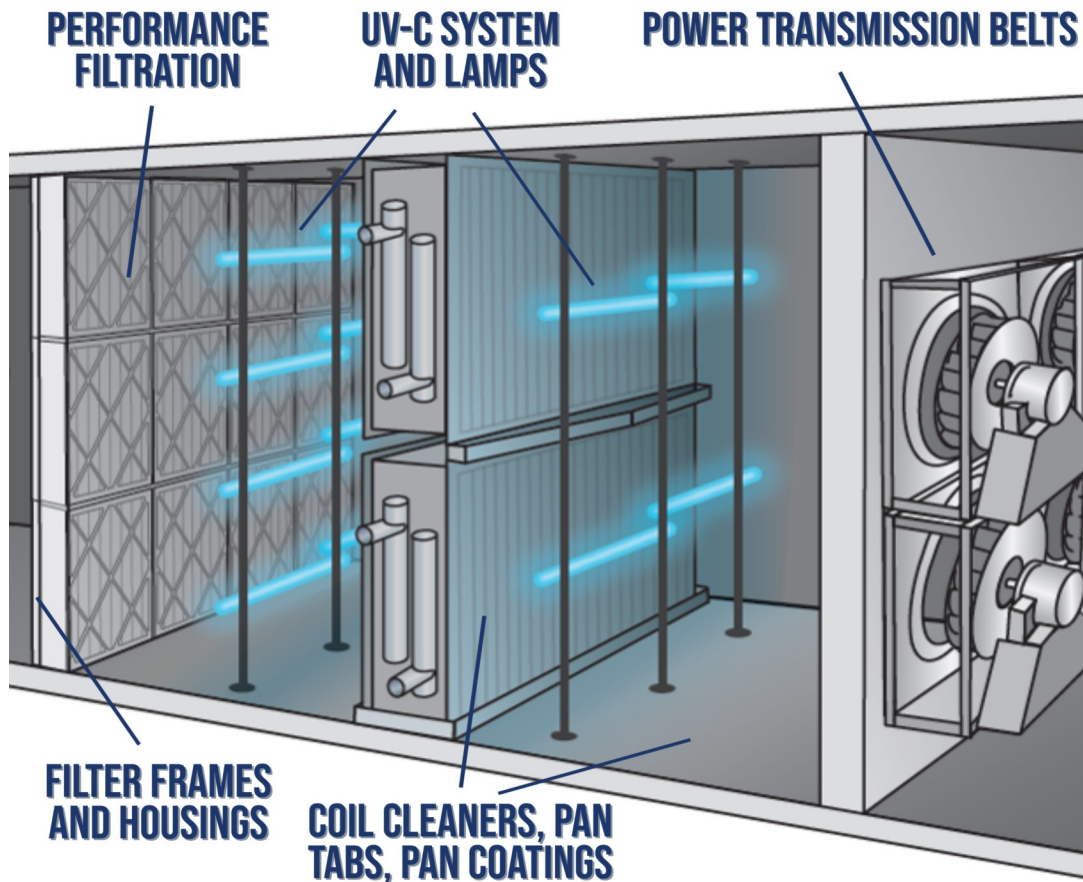

SERVICE SOLUTIONS — FTC SERVICE DIVISION

TURN-KEY MANAGED FILTRATION PROGRAMS | PATIENT ROOM SERVICE | UVC SYSTEM AND REPLACEMENT LAMP SERVICE
IAQ TESTING | UNIT CLEANING & REFURBISHMENT | MONITORING | VALIDATION | REPORTING | TCO ANALYSIS
COMPLIANCE DOCUMENTATION & LOGS | FRAMES AND HOUSING UPGRADES | NAFA NCT CERTIFIED SERVICE TEAM