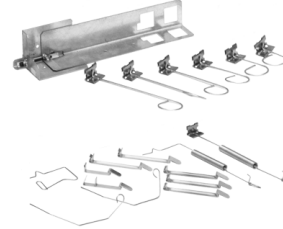

- Std. | Zero Maintenance
- All Styles and Types
- V-Belts and Timing Belts
- Energy Saving Styles

LAMINAR FLOW HEPAS

- Ceiling and Hoods
- Std and Custom
- Replacement and Ducted
- Fan Powered Options

CLIPS AND ACCESSORIES